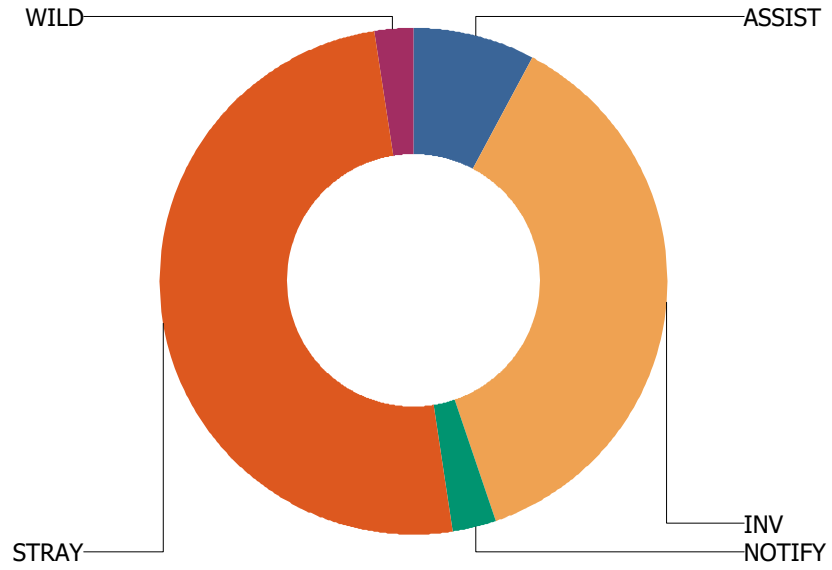

For PHILO TOWNSHIP

RANTOUL

Total Calls Received: 36
Total Calls Including Sequences: 42

Call Types

For RANTOUL

Calls Per Species

For RANTOUL

RANTOUL TWP