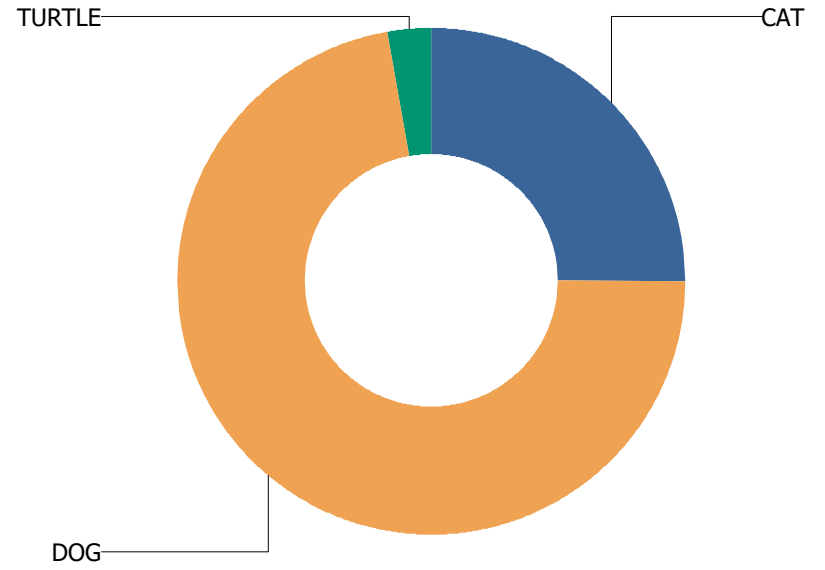

For PHILO TOWNSHIP

RANTOUL

Total Calls Received: 36
Total Calls Including Sequences: 42

Call Types

For RANTOUL

Calls Per Species

For RANTOUL

RANTOUL TWP