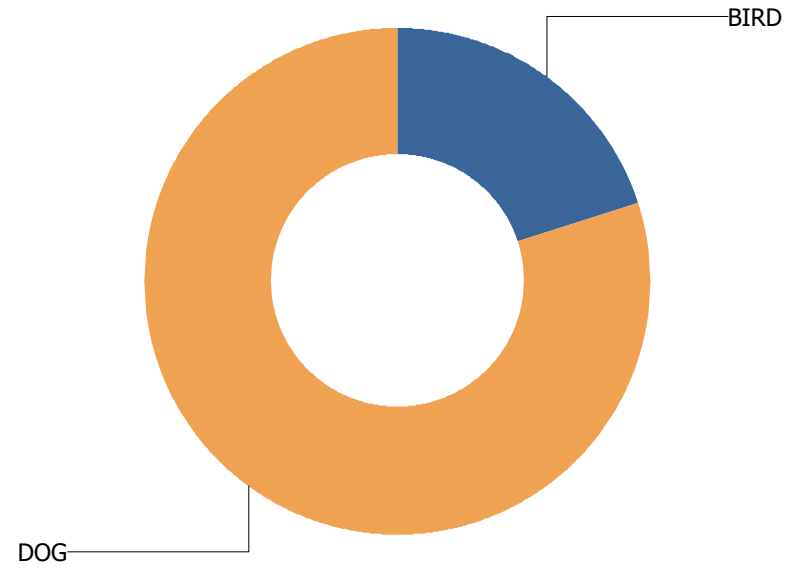

Total Calls Received: 5
Total Calls Including Sequences: 5

Call Types

For UIUC

Calls Per Species

For UIUC

URBANA

Total Calls Received: 55
Total Calls Including Sequences: 77

Call Types