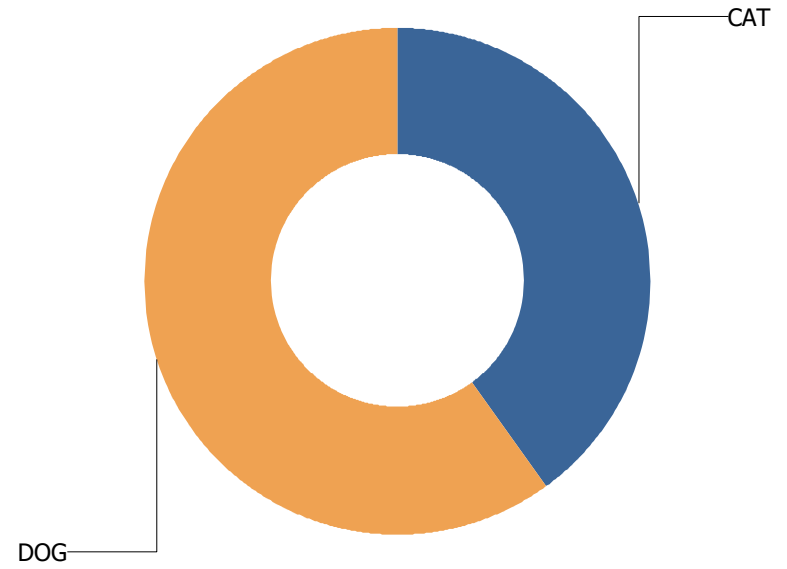

Calls Per Species

For MAHOMET TWP