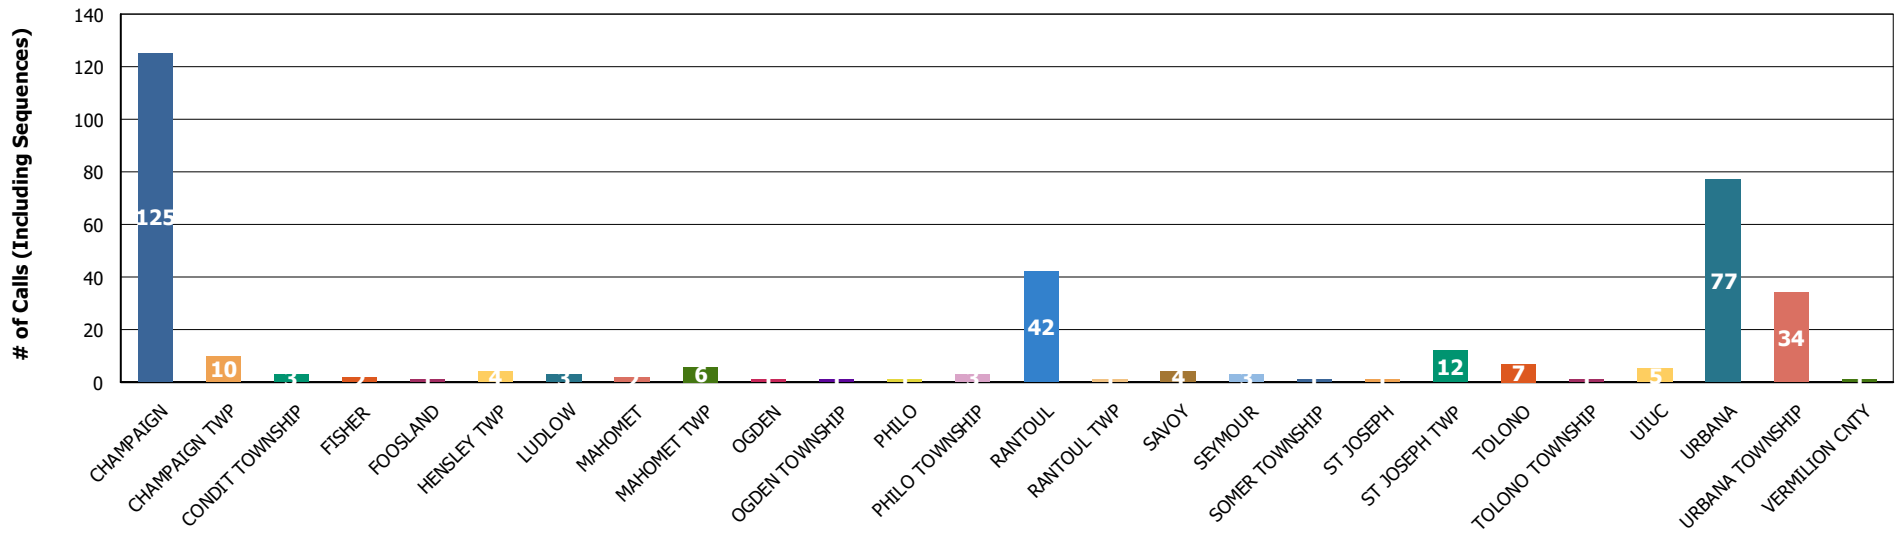

Activity Statistics by Jurisdiction

Calls Received Between 09/01/24 and 09/30/24

	CHAMPAIGN	CHAMPAIGN TWP	CONDIT TOWNSHIP	FISHER	FOOSLAND	HENSLEY TWP	LUDLOW	MAHOMET	MAHOMET TWP	OGDEN	OGDEN TOWNSHIP
GRAND TOTAL	125	10	3	2	1	4	3	2	6	1	1
ASSIST	2	0	0	0	0	0	0	0	0	0	0
ACO	1	0	0	0	0	0	0	0	0	0	0
FIRE	0	0	0	0	0	0	0	0	0	0	0
POLICE	1	0	0	0	0	0	0	0	0	0	0
INV	71	5	3	2	1	0	3	2	1	0	0
24NOT	0	0	0	0	0	0	0	0	0	0	0
AAFU	0	0	0	0	0	0	0	0	0	0	0
ABAN	1	0	0	0	0	0	1	0	0	0	0

URBANA	URBANA TOWNSHIP	VERMILION CNTY	TOTAL
77	34	1	351
2	0	0	7
0	0	0	2
0	0	0	1
2	0	0	4
38	8	1	162
1	0	0	1
2	0	0	2
1	1	0	9

URBANA	URBANA TOWNSHIP	VERMILION CNTY	TOTAL
0	0	0	2
0	0	0	3
1	0	0	7
0	0	0	1
8	3	0	41
10	0	0	19
1	0	0	1
0	1	0	1
1	0	0	2
1	0	0	8
3	2	0	36
0	0	0	9
0	0	0	1
9	1	1	19
0	0	0	2
0	0	0	2
23	26	0	149
2	5	0	36
3	10	0	18
1	0	0	5
0	0	0	3
4	2	0	26
0	0	0	5