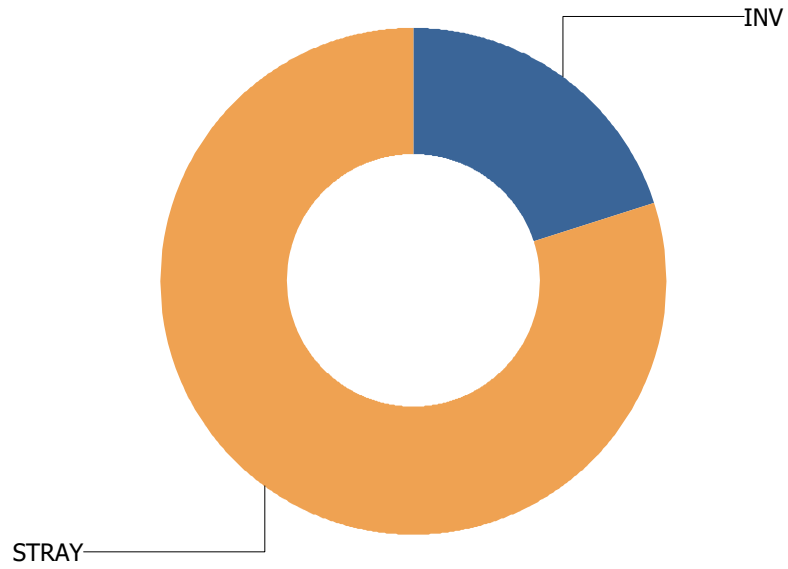

MAHOMET TWP

Total Calls Received: 5
Total Calls Including Sequences: 6

Call Types

For MAHOMET TWP