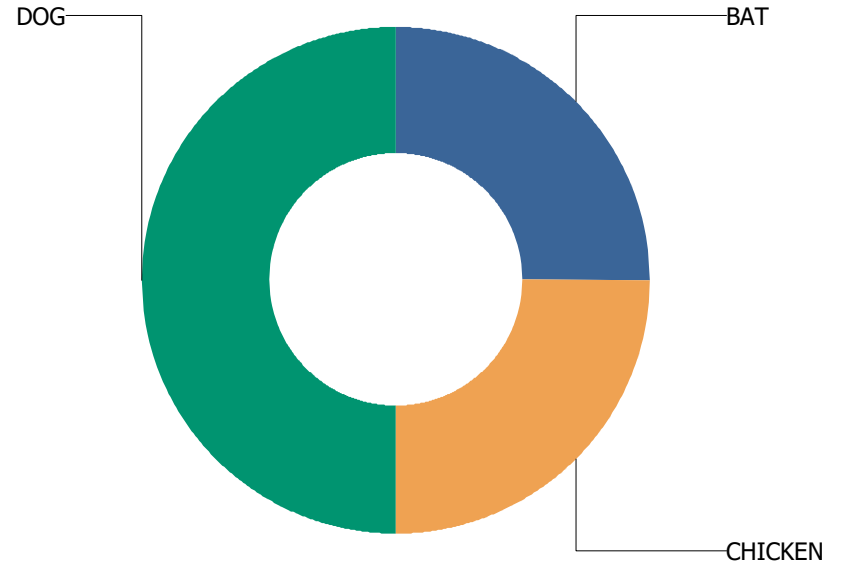

For ST JOSEPH TWP

TOLONO

Total Calls Received: 4
Total Calls Including Sequences: 7

Call Types

For TOLONO

Calls Per Species

For TOLONO

TOLONO TOWNSHIP