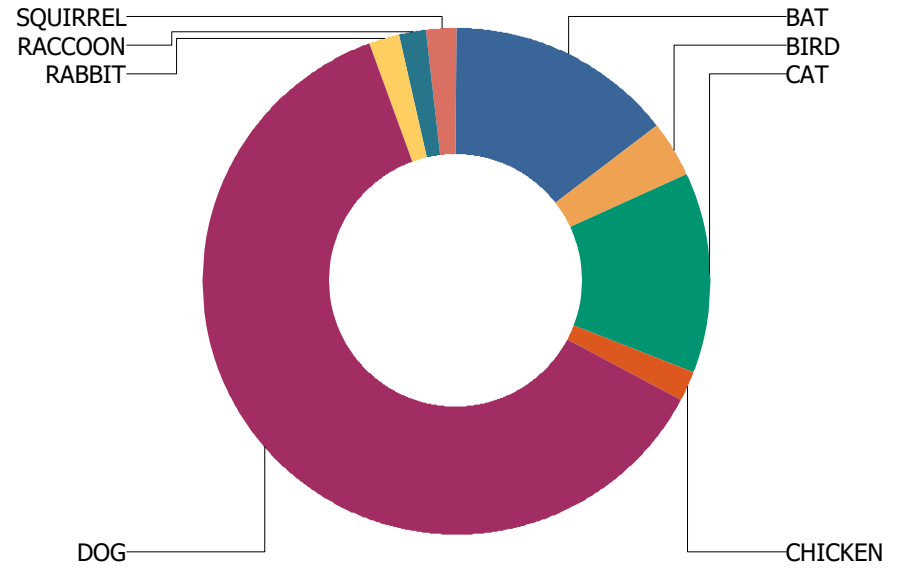

Total Calls Received: 1
Total Calls Including Sequences: 1

Call Types

For TOLONO TOWNSHIP

STRAY

Calls Per Species

For TOLONO TOWNSHIP

DOG

UIUC

Total Calls Received: 5
Total Calls Including Sequences: 5

Call Types

For UIUC

Calls Per Species

For UIUC

URBANA

Total Calls Received: 55
Total Calls Including Sequences: 77

Call Types

For URBANA

Calls Per Species

For URBANA

URBANA TOWNSHIP

Total Calls Received: 22
Total Calls Including Sequences: 34

Call Types

For URBANA TOWNSHIP

Calls Per Species