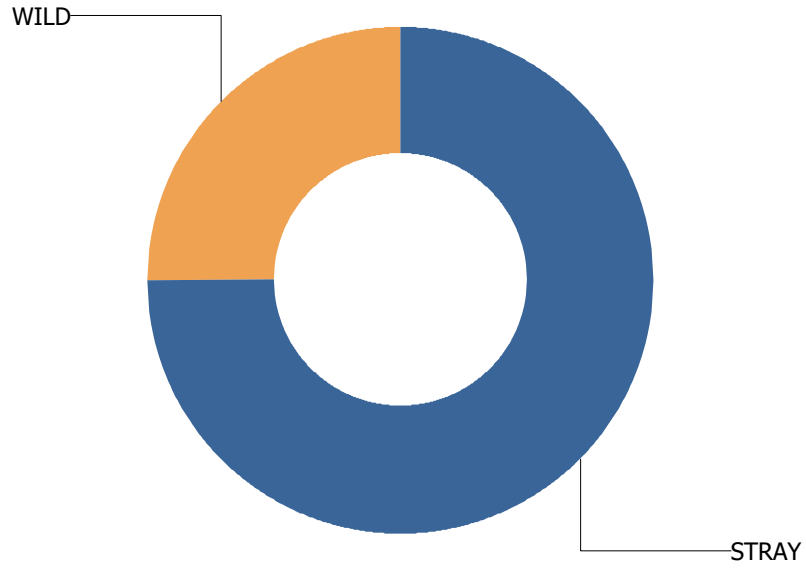

For ST JOSEPH TWP

TOLONO

Total Calls Received: 4
Total Calls Including Sequences: 7

Call Types

For TOLONO

Calls Per Species

For TOLONO

TOLONO TOWNSHIP