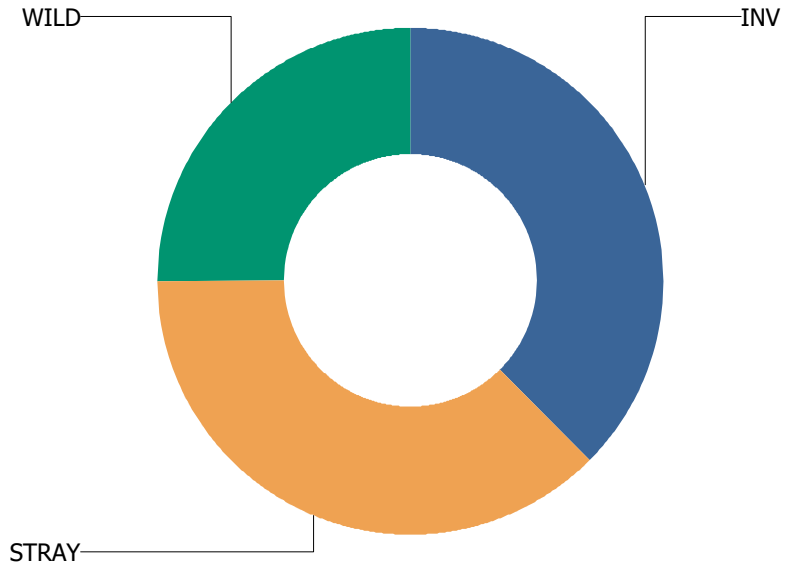

Calls Per Species For CHAMPAIGN

CHAMPAIGN TWP

Total Calls Received: 8
Total Calls Including Sequences: 10

Call Types

For CHAMPAIGN TWP

Calls Per Species

For CHAMPAIGN TWP

CONDIT TOWNSHIP