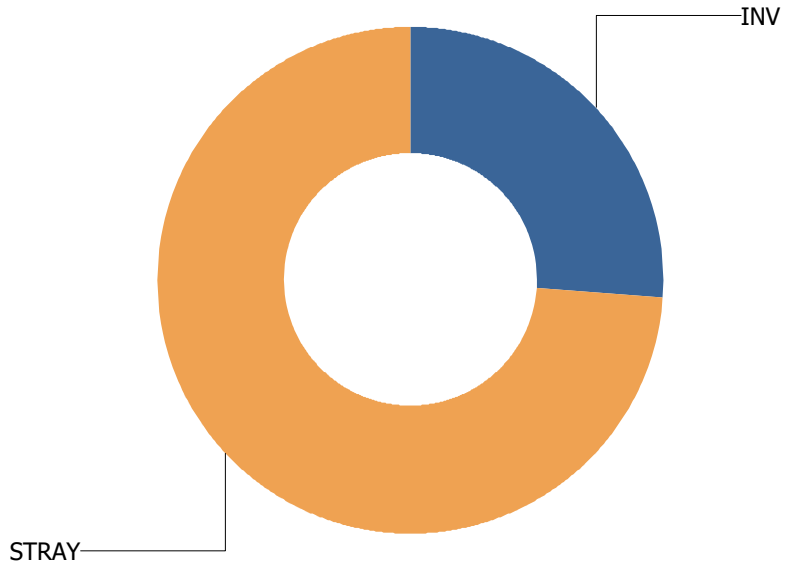

Total Calls Received: 5
Total Calls Including Sequences: 5

Call Types

For UIUC

Calls Per Species

For UIUC

URBANA

Total Calls Received: 55
Total Calls Including Sequences: 77

Call Types

For URBANA

Calls Per Species

For URBANA

URBANA TOWNSHIP

Total Calls Received: 22
Total Calls Including Sequences: 34

Call Types

For URBANA TOWNSHIP

Calls Per Species