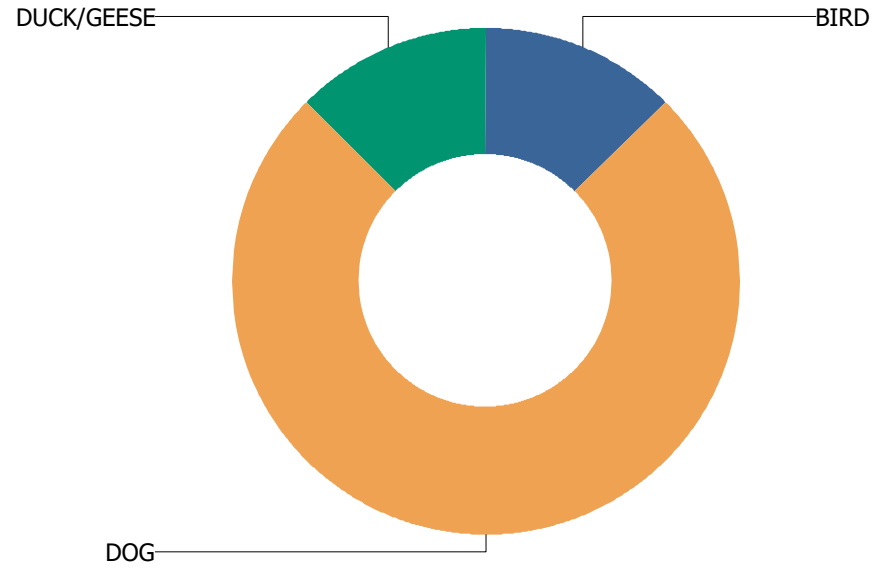

Calls Per Species For CHAMPAIGN

CHAMPAIGN TWP

Total Calls Received: 8
Total Calls Including Sequences: 10

Call Types

For CHAMPAIGN TWP

Calls Per Species

For CHAMPAIGN TWP

CONDIT TOWNSHIP