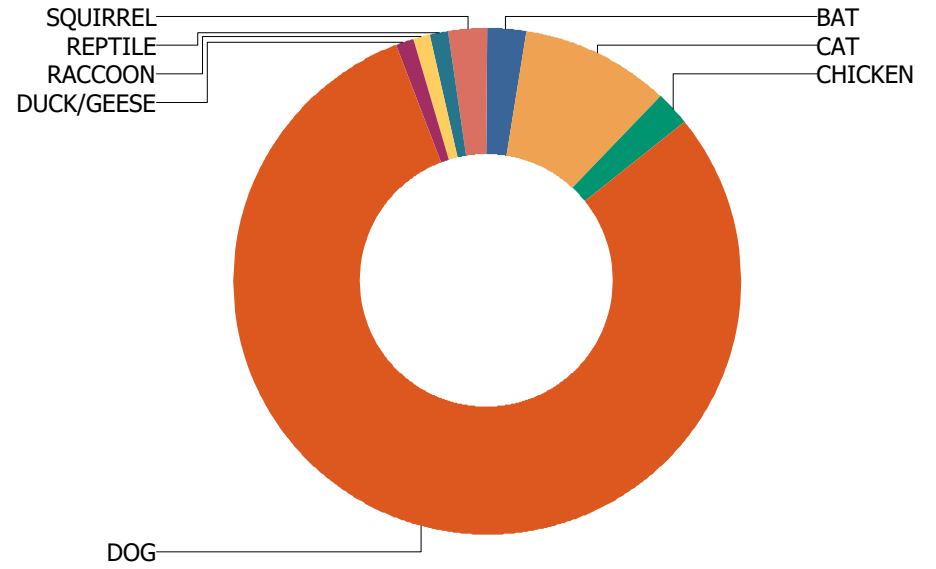

URBANA	URBANA TOWNSHIP	VERMILION CNTY	TOTAL
6	2	0	17
7	7	0	39
1	0	0	5
1	0	0	4
0	0	0	1
13	0	0	26
10	0	0	17
2	0	0	6
1	0	0	2
0	0	0	1

CHAMPAIGN

Total Calls Received: 84
Total Calls Including Sequences: 125

Call Types For CHAMPAIGN

Calls Per Species For CHAMPAIGN

CHAMPAIGN TWP

Total Calls Received: 8
Total Calls Including Sequences: 10

Call Types

For CHAMPAIGN TWP

Calls Per Species

For CHAMPAIGN TWP

CONDIT TOWNSHIP