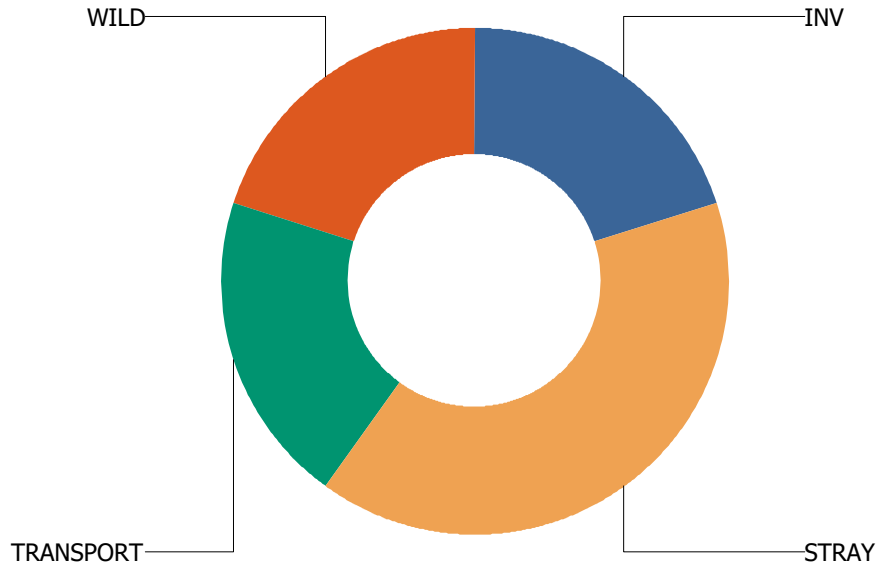

Total Calls Received: 1
Total Calls Including Sequences: 1

Call Types

For TOLONO TOWNSHIP

STRAY

Calls Per Species

For TOLONO TOWNSHIP

DOG

UIUC

Total Calls Received: 5
Total Calls Including Sequences: 5

Call Types

For UIUC

Calls Per Species

For UIUC

URBANA

Total Calls Received: 55
Total Calls Including Sequences: 77

Call Types