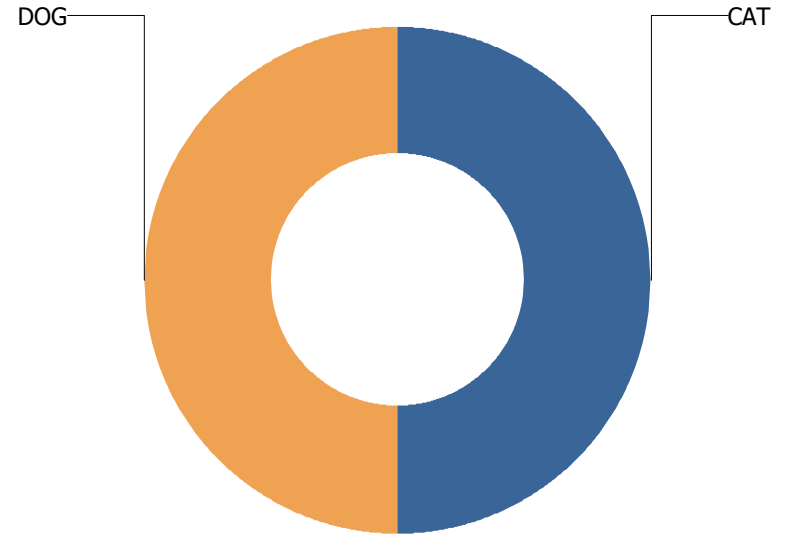

Calls Per Species

For PHILO TOWNSHIP