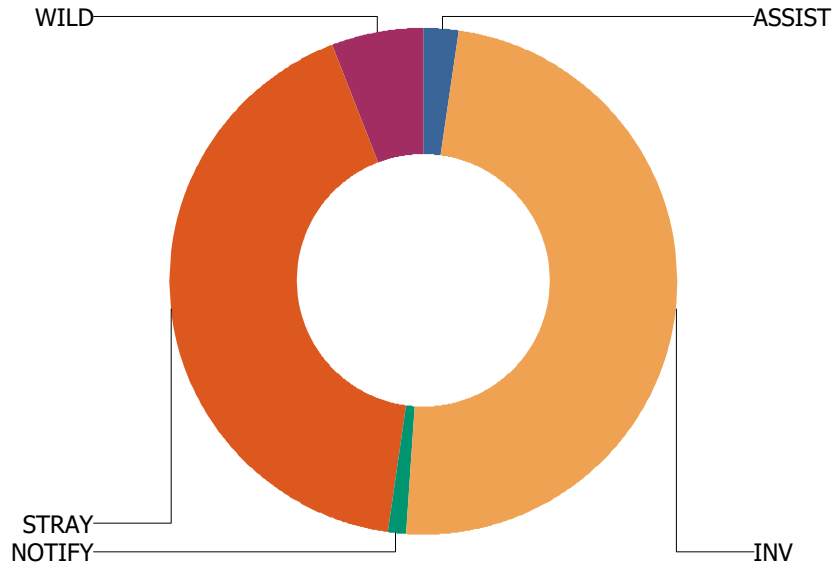

URBANA	URBANA TOWNSHIP	VERMILION CNTY	TOTAL
77	34	1	351
2	0	0	7
0	0	0	2
0	0	0	1
2	0	0	4
38	8	1	162
1	0	0	1
2	0	0	2
1	1	0	9

URBANA	URBANA TOWNSHIP	VERMILION CNTY	TOTAL
0	0	0	2
0	0	0	3
1	0	0	7
0	0	0	1
8	3	0	41
10	0	0	19
1	0	0	1
0	1	0	1
1	0	0	2
1	0	0	8
3	2	0	36
0	0	0	9
0	0	0	1
9	1	1	19
0	0	0	2
0	0	0	2
23	26	0	149
2	5	0	36
3	10	0	18
1	0	0	5
0	0	0	3
4	2	0	26
0	0	0	5

URBANA	URBANA TOWNSHIP	VERMILION CNTY	TOTAL
6	2	0	17
7	7	0	39
1	0	0	5
1	0	0	4
0	0	0	1
13	0	0	26
10	0	0	17
2	0	0	6
1	0	0	2
0	0	0	1

CHAMPAIGN

Total Calls Received: 84
Total Calls Including Sequences: 125

Call Types For CHAMPAIGN