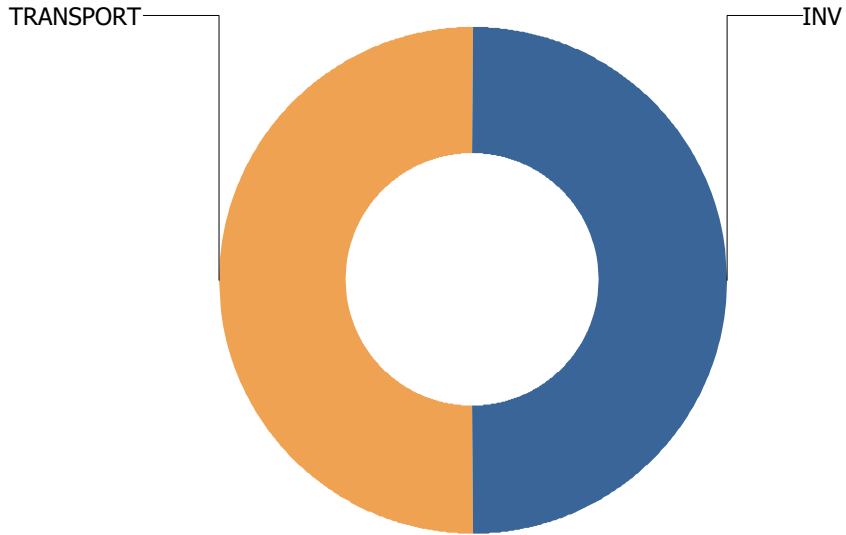

Calls Per Species

For PHILO

RAPTOR

PHILO TOWNSHIP

Total Calls Received: 2
Total Calls Including Sequences: 3

Call Types

For PHILO TOWNSHIP

Calls Per Species