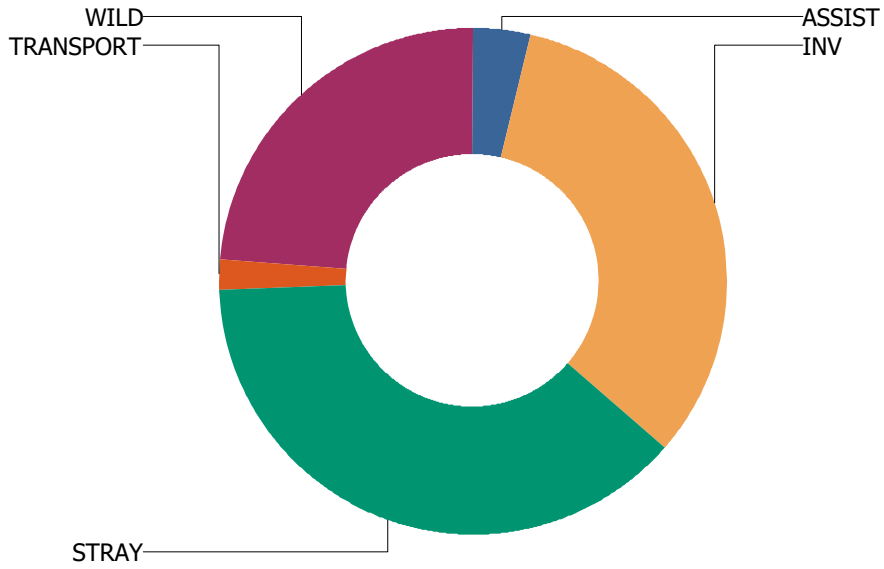

URBANA

Total Calls Received: 55
Total Calls Including Sequences: 77

Call Types

For URBANA