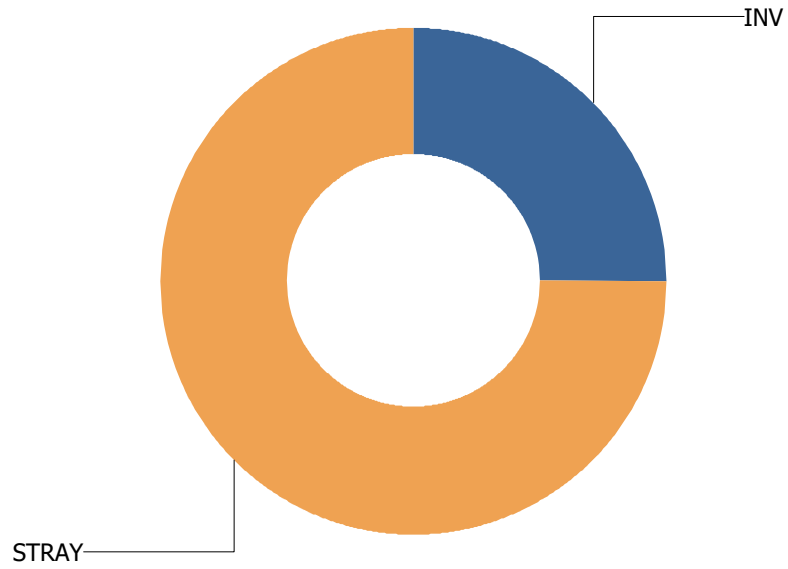

Calls Per Species

For ST JOSEPH

BAT

ST JOSEPH TWP

Total Calls Received: 4
Total Calls Including Sequences: 12

Call Types

For ST JOSEPH TWP

Calls Per Species