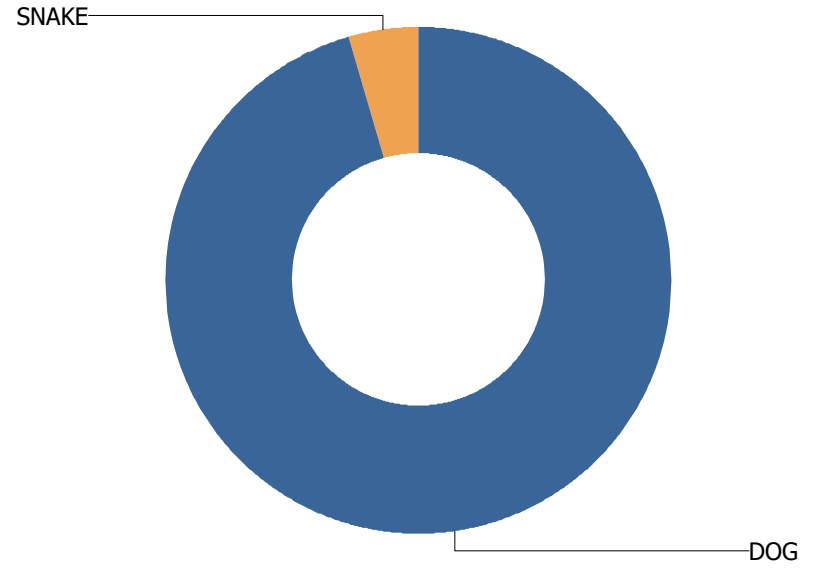

Calls Per Species

For URBANA TOWNSHIP