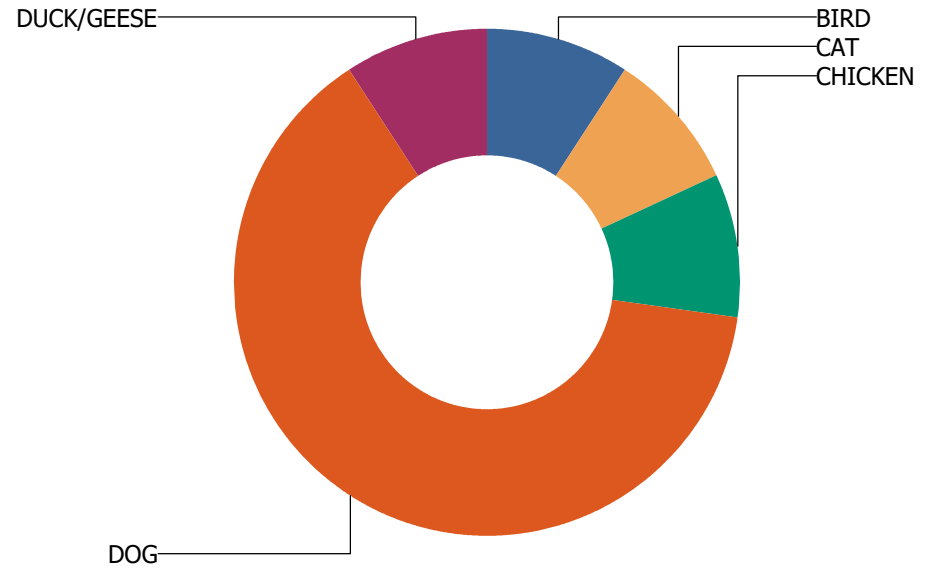

Calls Per Species

For CHAMPAIGN TWP