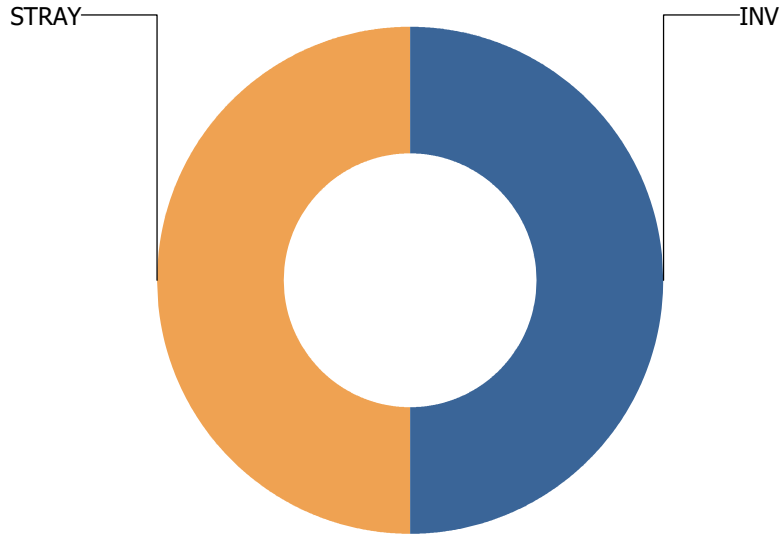

Call Types

For THOMASBORO

Calls Per Species

For THOMASBORO

TOLONO

Total Calls Received: 2
Total Calls Including Sequences: 7

Call Types

For TOLONO