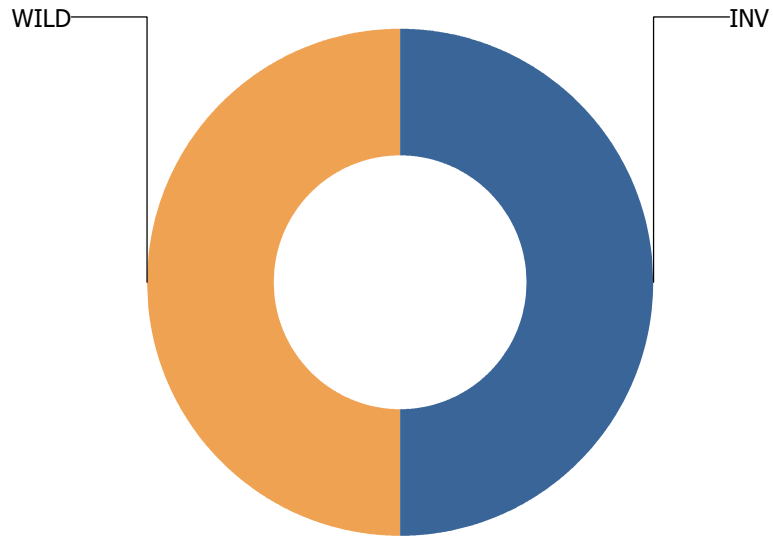

TRANSPORT

Calls Per Species

For DOUGLAS COUNTY

DOG

FISHER

Total Calls Received: 2
Total Calls Including Sequences: 2

Call Types

For FISHER