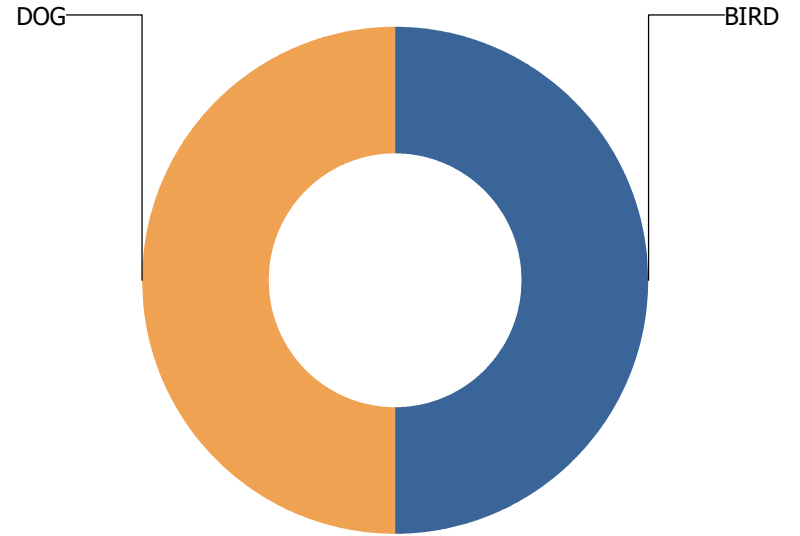

Calls Per Species

For THOMASBORO