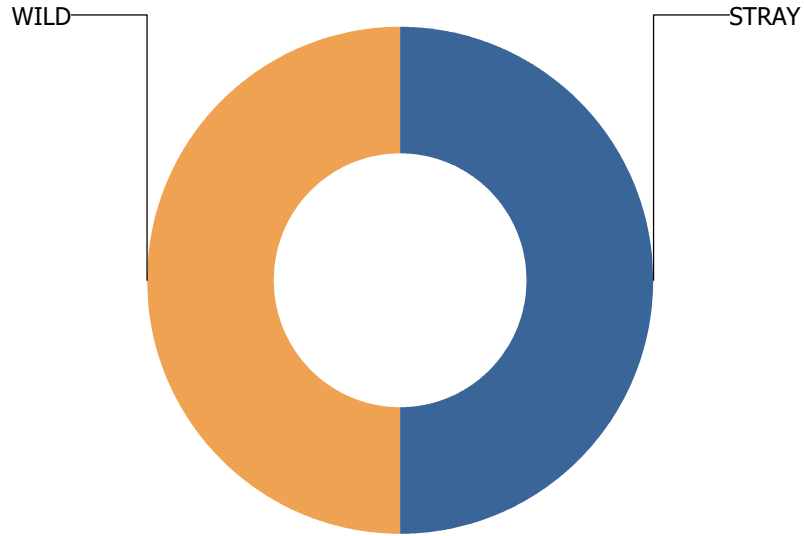

STANTON TWP

Total Calls Received: 2
Total Calls Including Sequences: 2

Call Types

For STANTON TWP

Calls Per Species

For STANTON TWP

THOMASBORO

Total Calls Received: 2
Total Calls Including Sequences: 2

Call Types

For THOMASBORO

Calls Per Species

For THOMASBORO

TOLONO

Total Calls Received: 2
Total Calls Including Sequences: 7

Call Types

For TOLONO