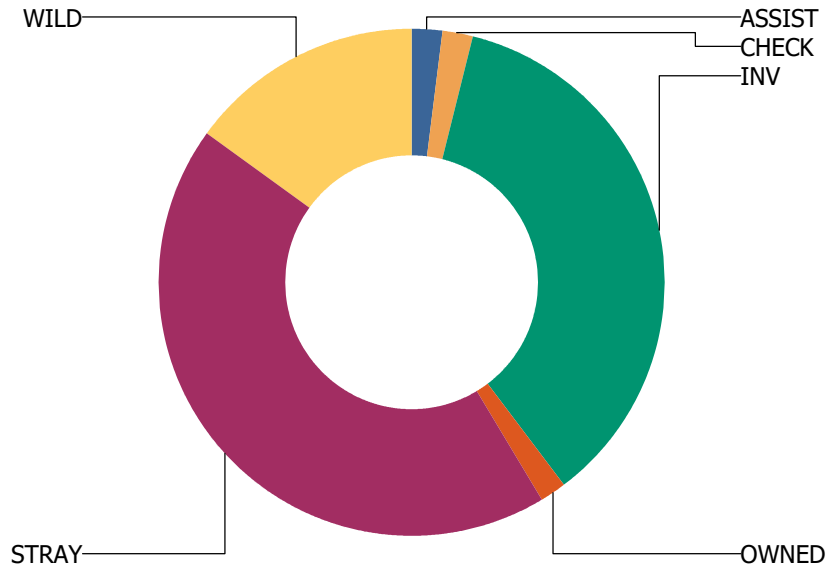

RANTOUL

Total Calls Received: 52
Total Calls Including Sequences: 109

Call Types

For RANTOUL