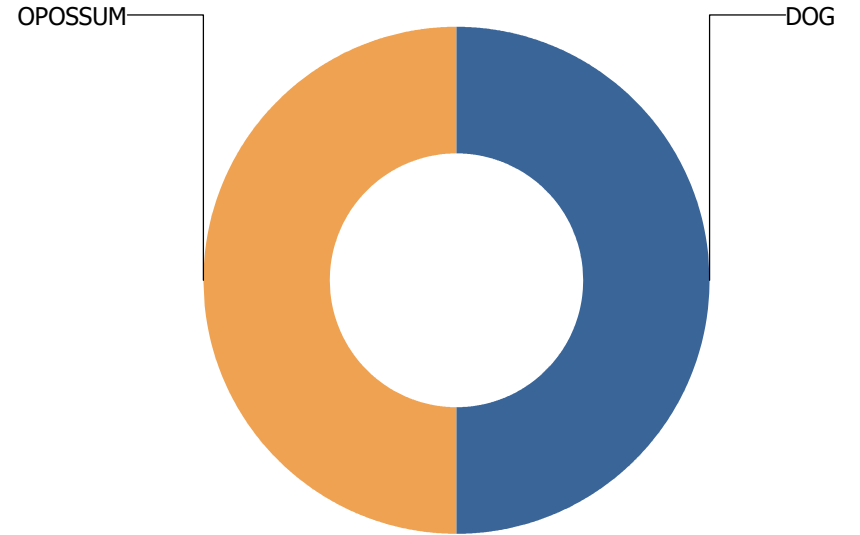

PHILO TOWNSHIP

Total Calls Received: 2
Total Calls Including Sequences: 3

Call Types

For PHILO TOWNSHIP

Calls Per Species

For PHILO TOWNSHIP

RANTOUL

Total Calls Received: 52
Total Calls Including Sequences: 109