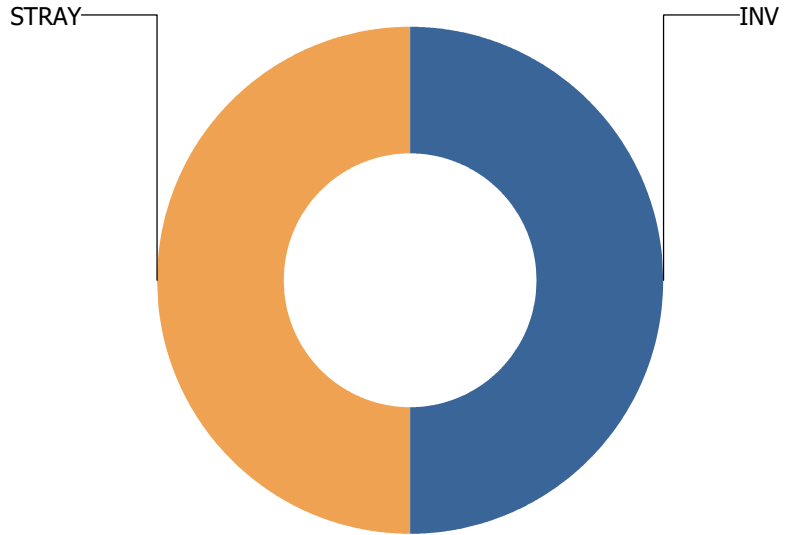

LONGVIEW

Total Calls Received: 2
Total Calls Including Sequences: 3

Call Types

For LONGVIEW