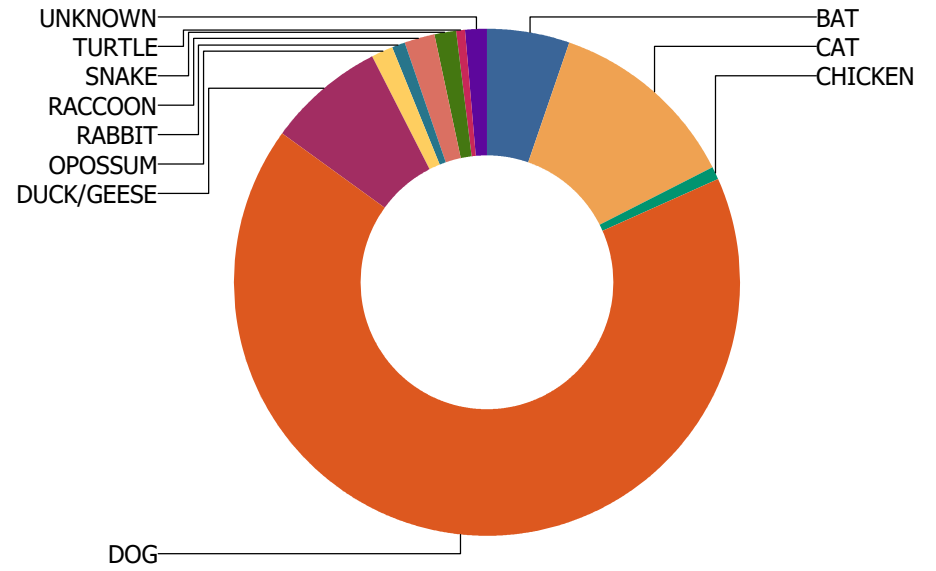

CHAMPAIGN

Total Calls Received: 148
Total Calls Including Sequences: 205

Call Types

For CHAMPAIGN

Calls Per Species

For CHAMPAIGN

CHAMPAIGN TWP

Total Calls Received: 11
Total Calls Including Sequences: 17

Call Types

For CHAMPAIGN TWP

Calls Per Species

For CHAMPAIGN TWP

COLFAX TOWNSHIP

Total Calls Received: 1
Total Calls Including Sequences: 1

Call Types

For COLFAX TOWNSHIP