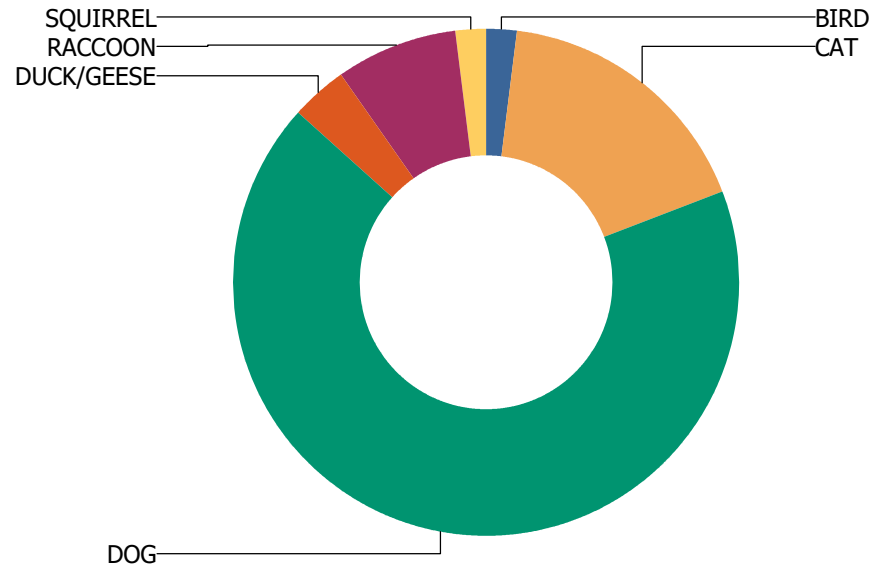

Calls Per Species

For RANTOUL