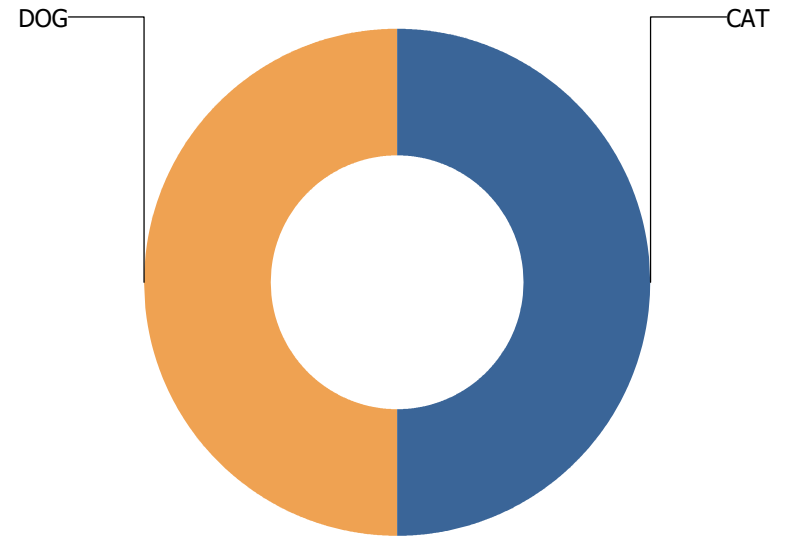

Calls Per Species

For SAVOY

SCOTT TOWNSHIP

Total Calls Received: 2
Total Calls Including Sequences: 2

Call Types

For SCOTT TOWNSHIP

Calls Per Species

For SCOTT TOWNSHIP