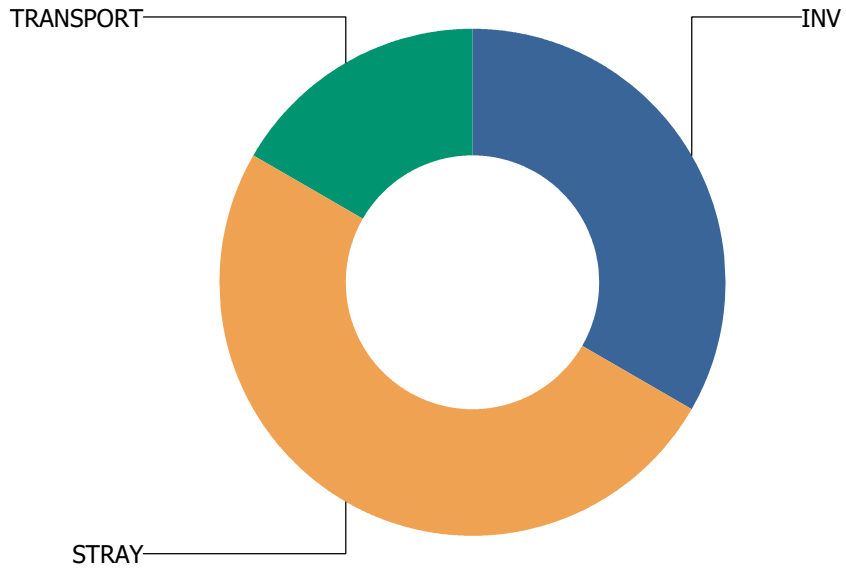

Calls Per Species

For FISHER

HENSLEY TWP

Total Calls Received: 5
Total Calls Including Sequences: 7

Call Types

For HENSLEY TWP

Calls Per Species

For HENSLEY TWP

IVESDALE

Total Calls Received: 1
Total Calls Including Sequences: 2

Call Types

For IVESDALE

Calls Per Species

For IVESDALE

KERR TOWNSHIP

Total Calls Received: 2
Total Calls Including Sequences: 2