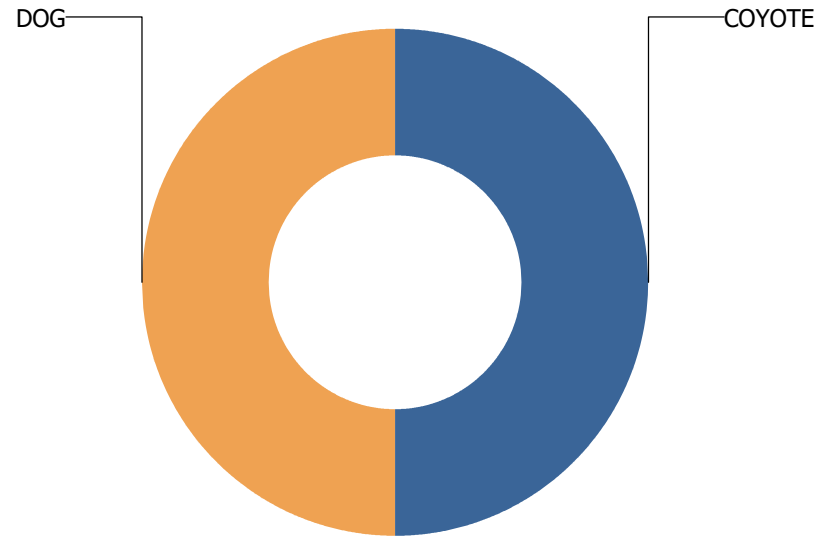

Calls Per Species

For FISHER