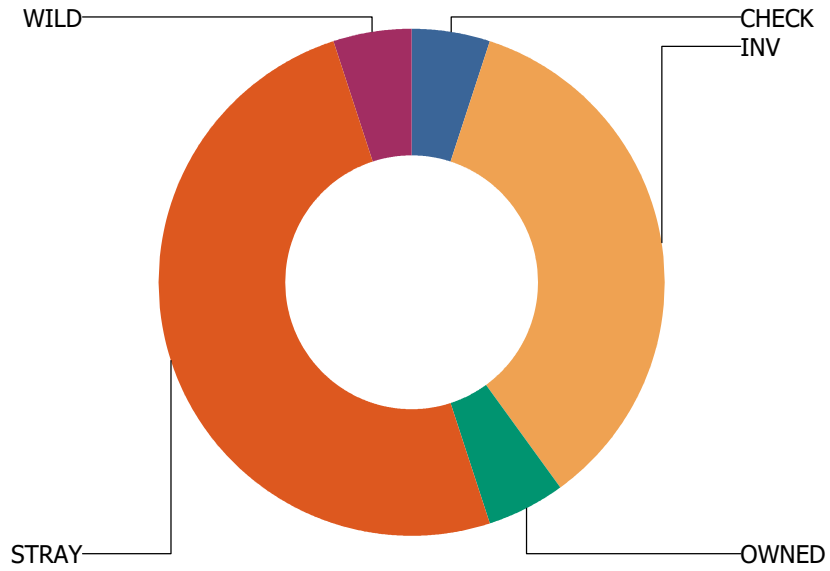

Calls Per Species

For TOLONO

UIUC

Total Calls Received: 8
Total Calls Including Sequences: 10

Call Types

For UIUC

Calls Per Species

For UIUC

URBANA

Total Calls Received: 75
Total Calls Including Sequences: 108

Call Types

For URBANA

Calls Per Species

For URBANA

URBANA TOWNSHIP

Total Calls Received: 20
Total Calls Including Sequences: 31

Call Types

For URBANA TOWNSHIP

Calls Per Species

For URBANA TOWNSHIP