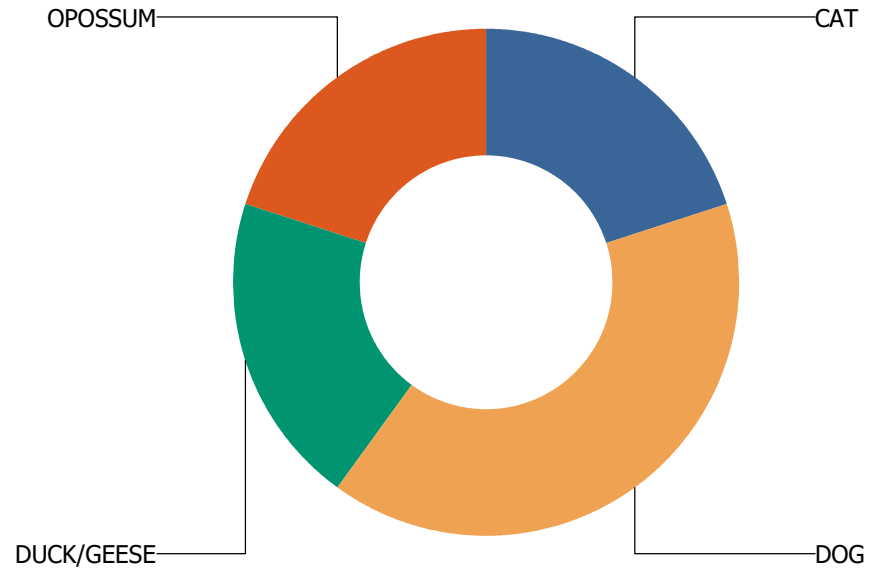

Calls Per Species

For SAVOY