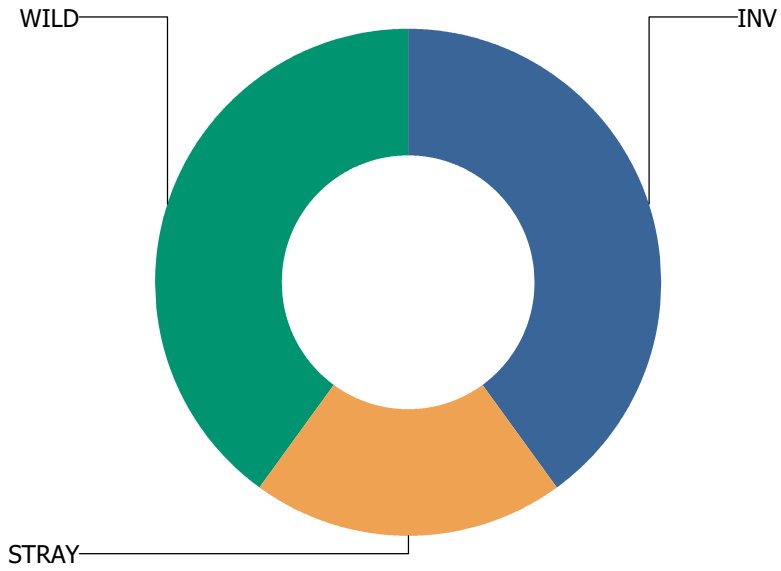

SIDNEY

Total Calls Received: 5
Total Calls Including Sequences: 9

Call Types For SIDNEY