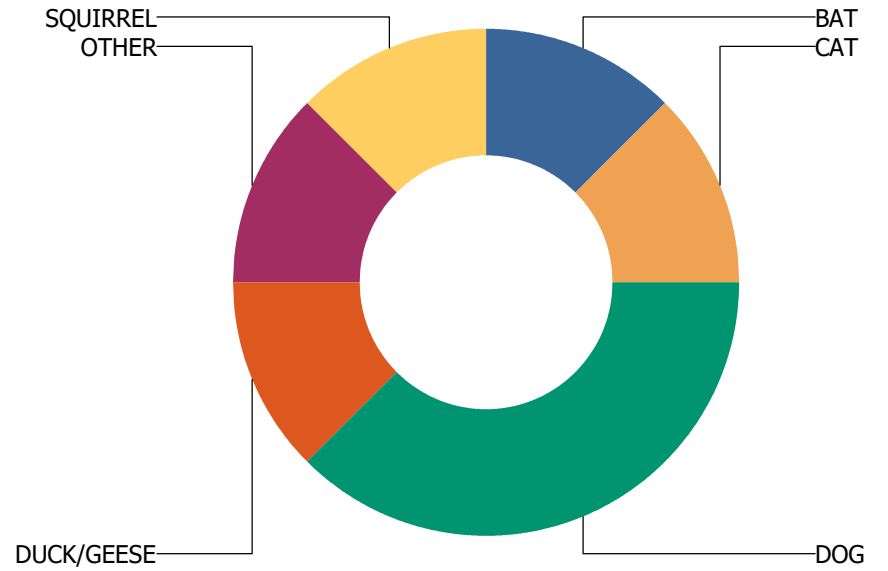

Call Types

For THOMASBORO

Calls Per Species

For THOMASBORO

TOLONO

Total Calls Received: 2
Total Calls Including Sequences: 7

Call Types

For TOLONO

Calls Per Species

For TOLONO

UIUC

Total Calls Received: 8
Total Calls Including Sequences: 10

Call Types

For UIUC

Calls Per Species

For UIUC