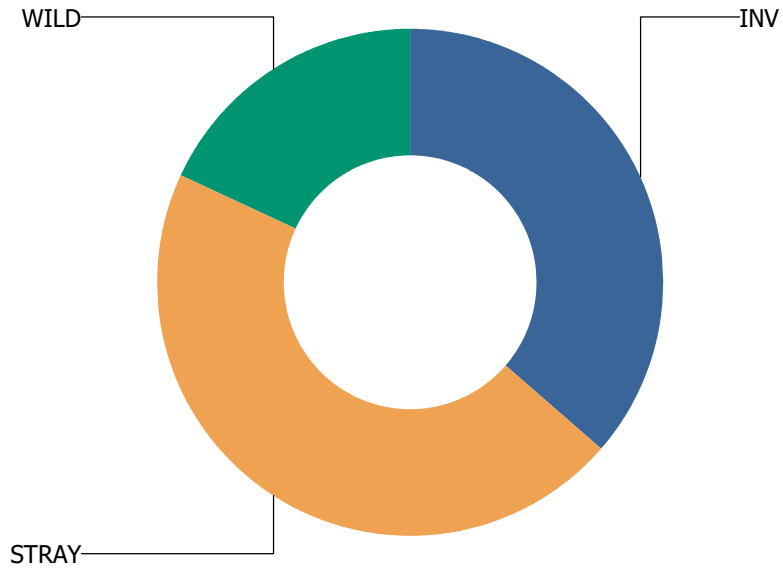

CHAMPAIGN TWP

Total Calls Received: 11
Total Calls Including Sequences: 17

Call Types

For CHAMPAIGN TWP