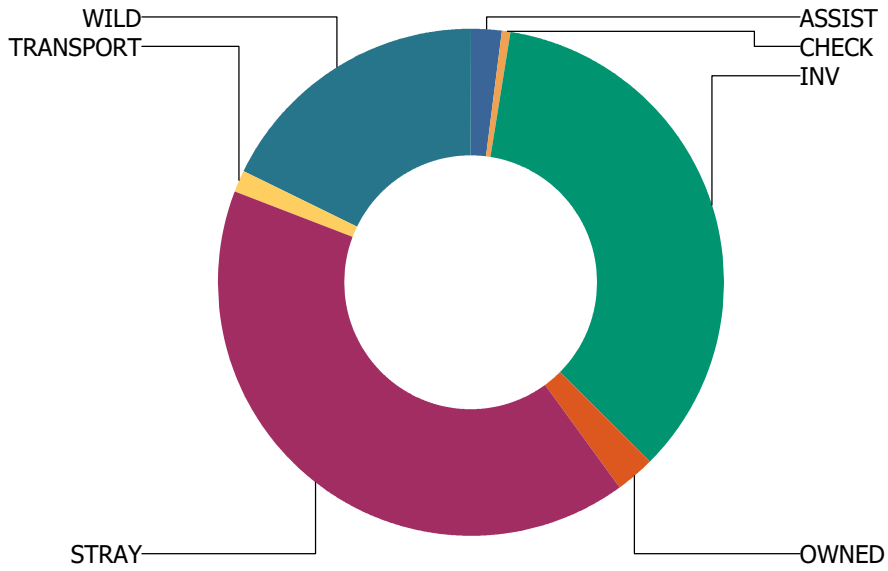

BONDVILLE

Total Calls Received: 1
Total Calls Including Sequences: 1

Call Types

For BONDVILLE

STRAY

Calls Per Species

For BONDVILLE

DOG

CHAMPAIGN

Total Calls Received: 148
Total Calls Including Sequences: 205

Call Types

For CHAMPAIGN

Calls Per Species

For CHAMPAIGN

CHAMPAIGN TWP

Total Calls Received: 11
Total Calls Including Sequences: 17