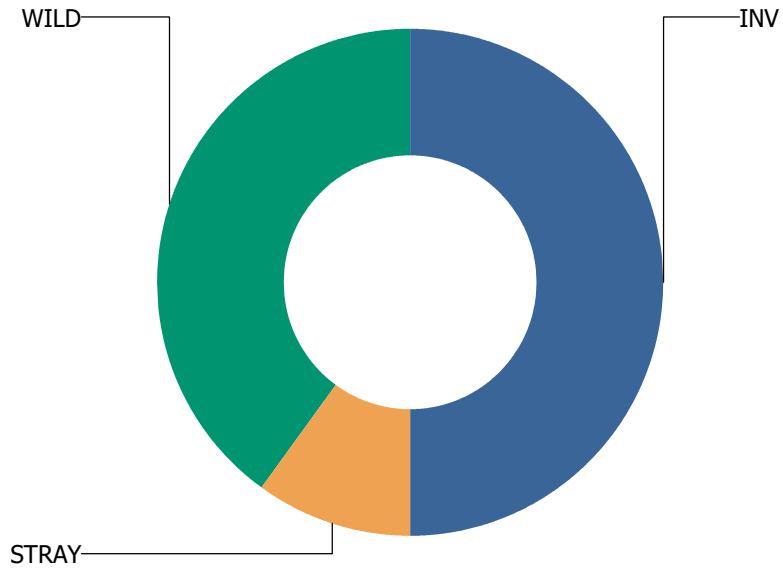

INV

Calls Per Species

For RANTOUL TWP

DOG

SAVOY

Total Calls Received: 10
Total Calls Including Sequences: 13

Call Types

For SAVOY