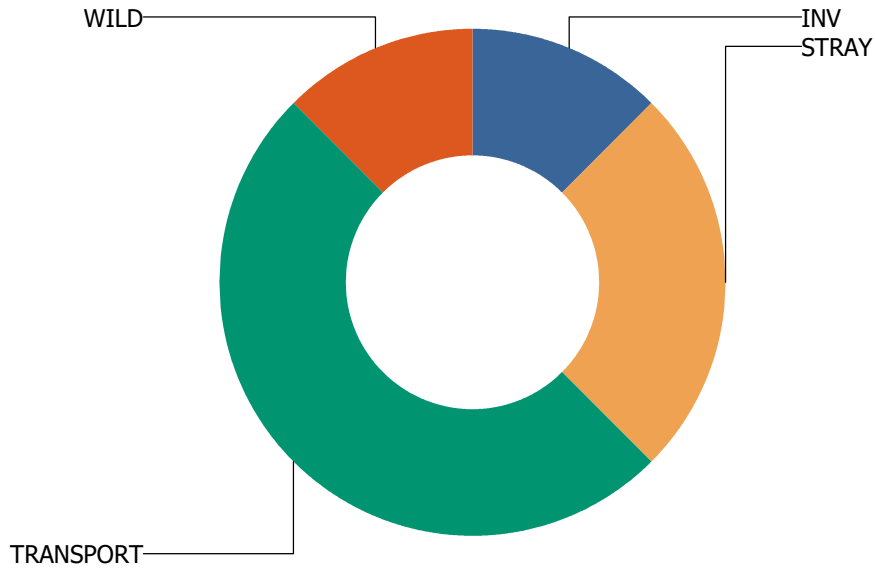

Calls Per Species

For TOLONO

UIUC

Total Calls Received: 8
Total Calls Including Sequences: 10

Call Types

For UIUC

Calls Per Species

For UIUC