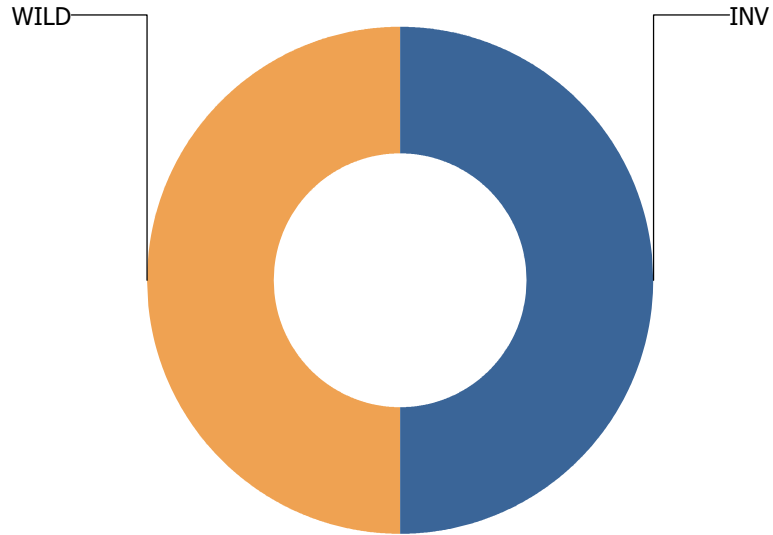

STANTON TWP

Total Calls Received: 2
Total Calls Including Sequences: 2

Call Types

For STANTON TWP