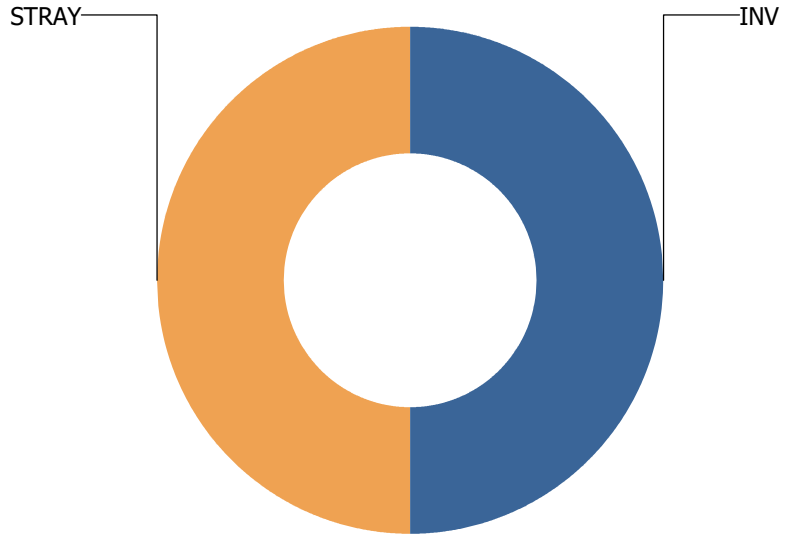

Calls Per Species

For MAHOMET TWP

NEWCOMB TWP

Total Calls Received: 2
Total Calls Including Sequences: 5

Call Types

For NEWCOMB TWP

Calls Per Species

For NEWCOMB TWP

OGDEN

Total Calls Received: 1
Total Calls Including Sequences: 1

Call Types

For OGDEN

STRAY

Calls Per Species

For OGDEN

CAT