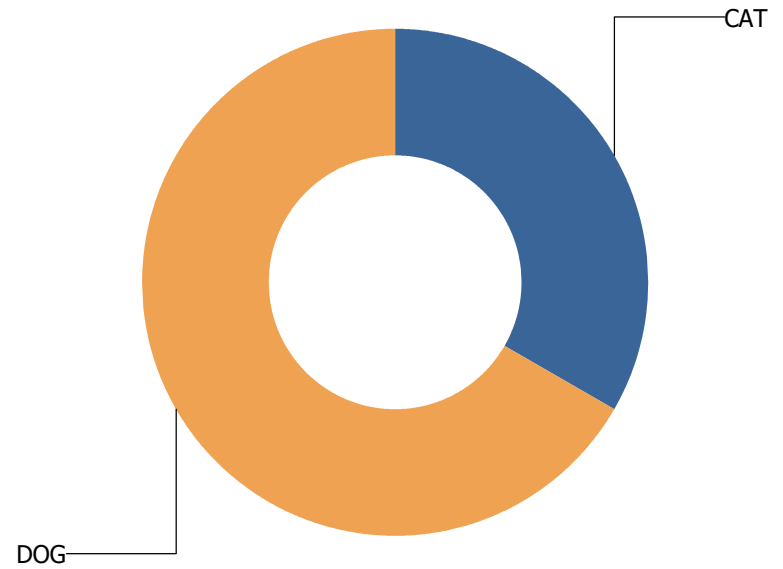

Calls Per Species

For MAHOMET TWP