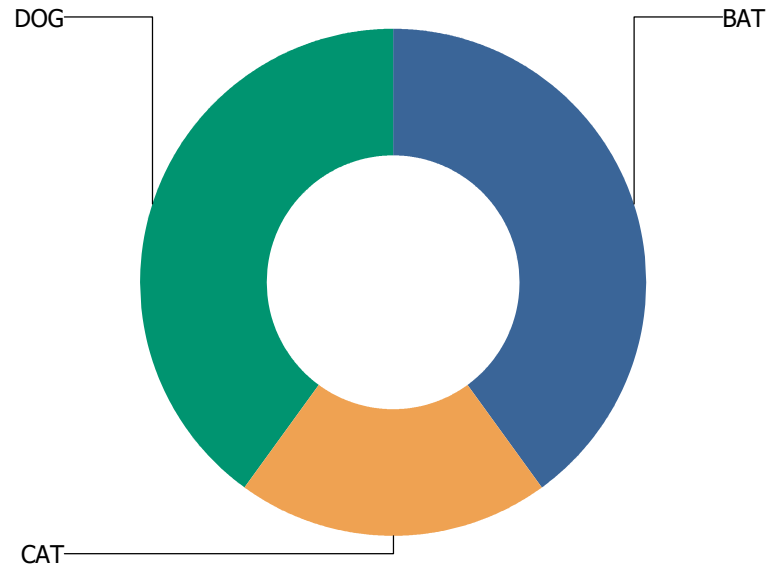

Calls Per Species For SIDNEY