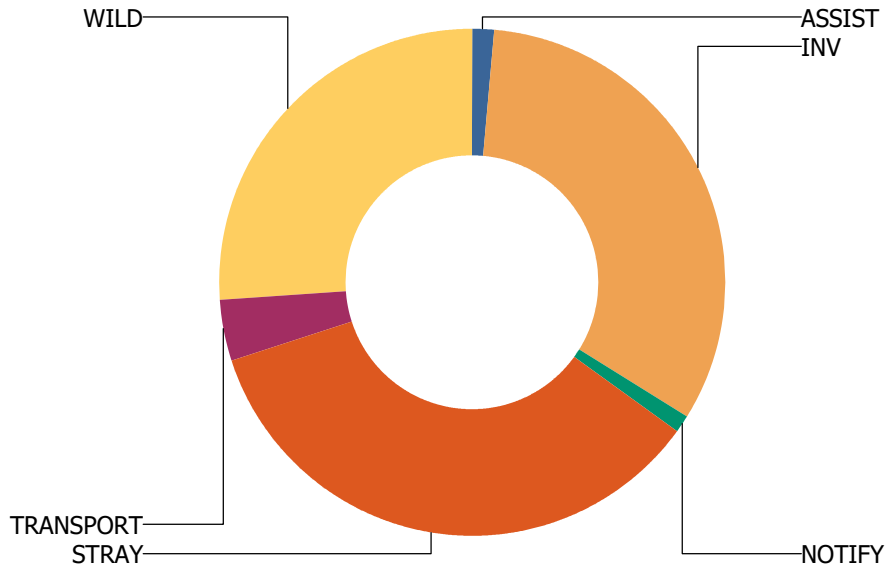

Calls Per Species

For TOLONO

UIUC

Total Calls Received: 8
Total Calls Including Sequences: 10

Call Types

For UIUC

Calls Per Species

For UIUC

URBANA

Total Calls Received: 75
Total Calls Including Sequences: 108

Call Types

For URBANA

Calls Per Species

For URBANA

URBANA TOWNSHIP

Total Calls Received: 20
Total Calls Including Sequences: 31