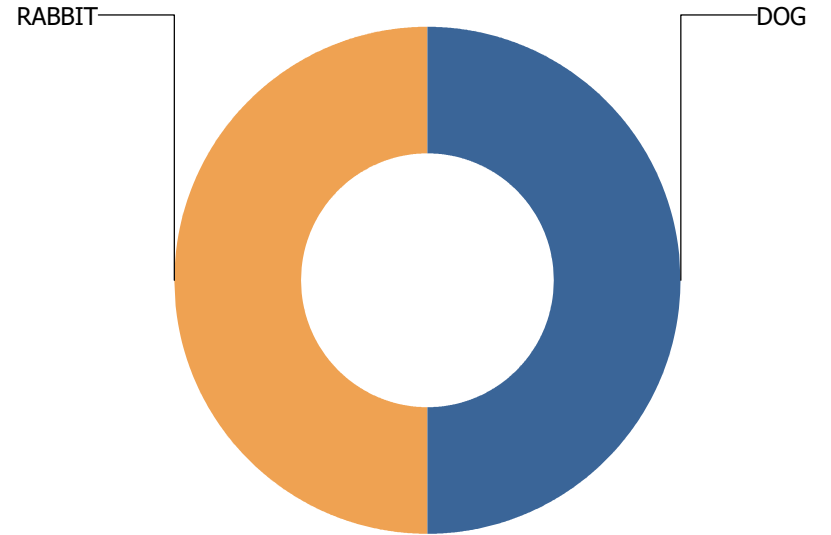

Calls Per Species

For TOLONO