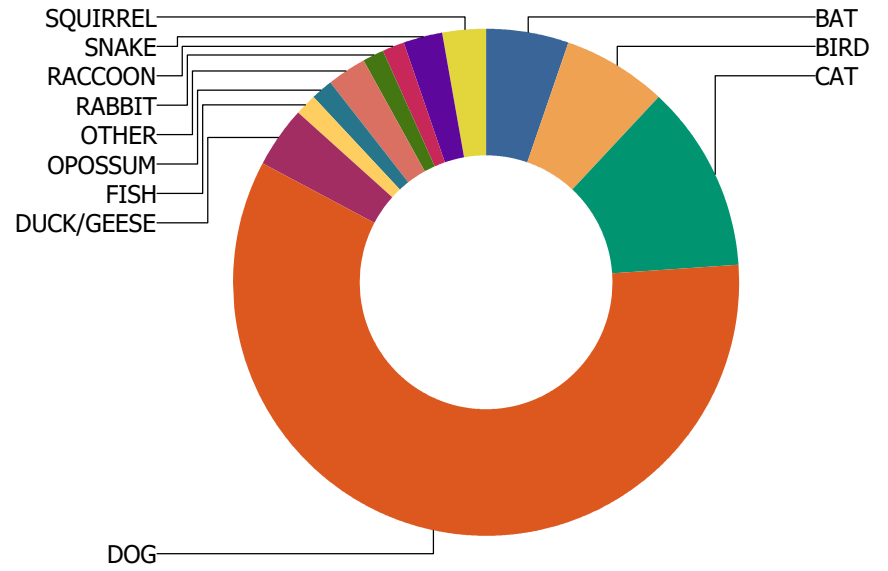

Calls Per Species

For TOLONO

UIUC

Total Calls Received: 8
Total Calls Including Sequences: 10

Call Types

For UIUC

Calls Per Species

For UIUC

URBANA

Total Calls Received: 75
Total Calls Including Sequences: 108

Call Types

For URBANA

Calls Per Species

For URBANA

URBANA TOWNSHIP

Total Calls Received: 20
Total Calls Including Sequences: 31

Call Types

For URBANA TOWNSHIP

Calls Per Species

For URBANA TOWNSHIP