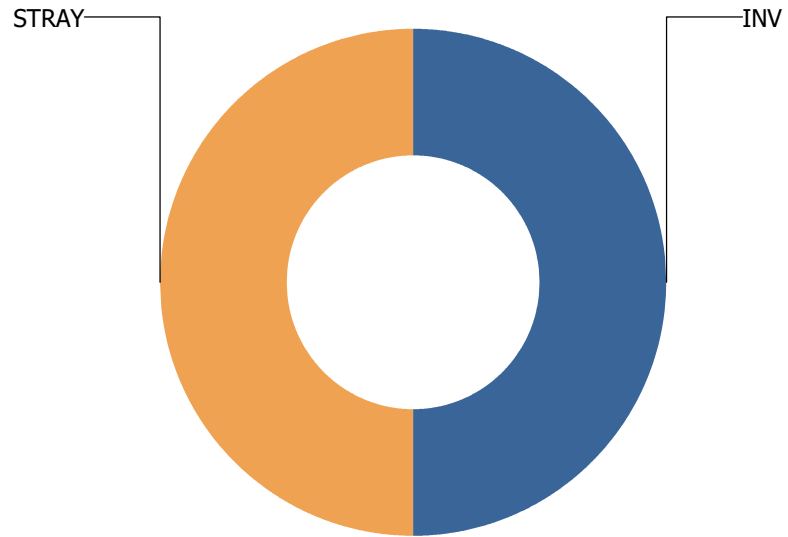

For ST JOSEPH

DOG

ST JOSEPH TWP

Total Calls Received: 1
Total Calls Including Sequences: 3

Call Types

For ST JOSEPH TWP

Calls Per Species

For ST JOSEPH TWP