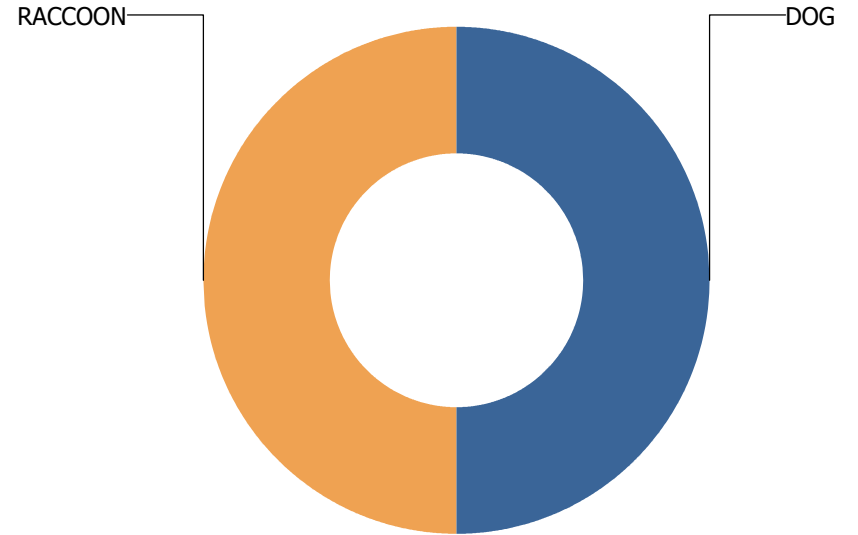

STANTON TWP

Total Calls Received: 2
Total Calls Including Sequences: 2

Call Types

For STANTON TWP

Calls Per Species

For STANTON TWP

THOMASBORO

Total Calls Received: 2
Total Calls Including Sequences: 2